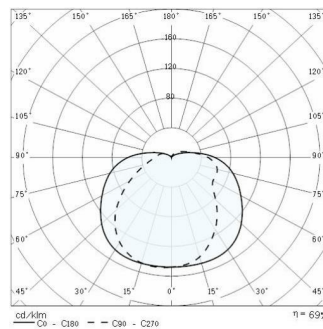

NIKKO

Part number	001472
Lampholder:	E27
Light Source:	INCANDESCENT LAMPS (A60)
Wattage:	1x60 W
Finish:	BK-81 / Black / Textured
Insulation class:	II
Degree of protection:	IP54
IK-J-xxIP:	IK06 1J xx3
Optic:	SYMMETRIC EXTRA WIDE REFLECTOR
Ta MIN luminaire:	-30°
Ta MAX luminaire:	50°

Photometric data

Technical drawings